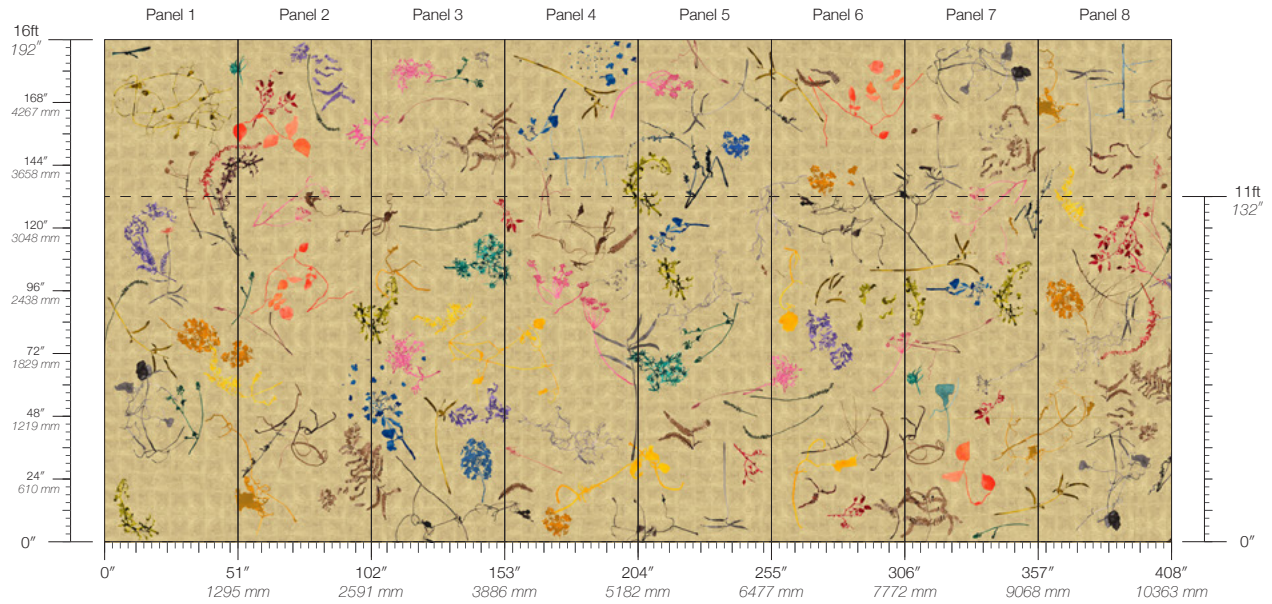

Eden Mulberry

Suitable for residential and commercial projects

COLOR
Mulberry

STOCK
Made to order

REPEAT
Non-repeating

CONTACT
sales@calicowallpaper.com
+1 718 243 1705
57 Lispenard Street
New York, NY 10013 USA

ITEM
3613

MINIMUM
1 panel

LEAD TIME
4 weeks to print

CONTENT
Type II Vinyl

MAINTENANCE
Water-based cleanser

ORIGIN
USA

DISCLAIMER
Panel maps represent mural artwork only. Reference the physical sample for color and texture.

PANEL WIDTH
51" / 1295 mm trimmed

FLAMMABILITY
ASTM E84 Adhered Class A

DETAILS
Custom options available

PANEL HEIGHT
132" / 3353 mm standard
192" / 4877 mm extended

ENVIRONMENTAL
Recycled Content, Phthalate Free

PRICE
Available upon request