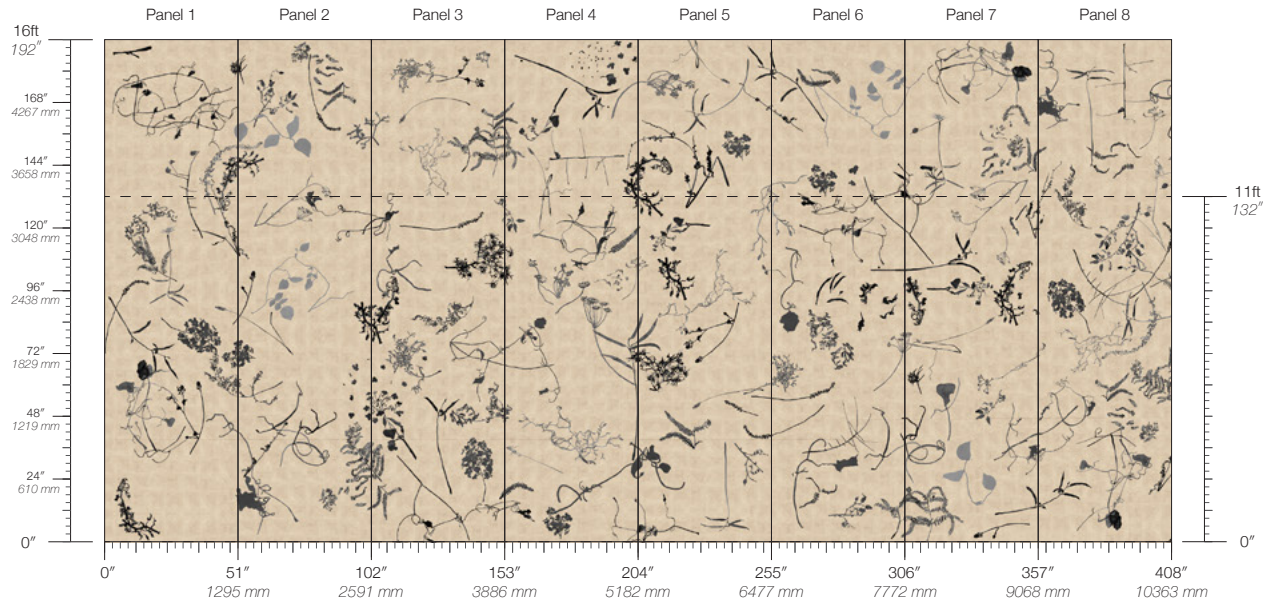

DETAILS
Custom options available

PANEL HEIGHT
132" / 3353 mm standard
192" / 4877 mm extended

ENVIRONMENTAL
Recycled Content, Phthalate Free
Low VOC, HPD Available

PRICE
Available upon request

Eden Honey

Suitable for residential and commercial projects