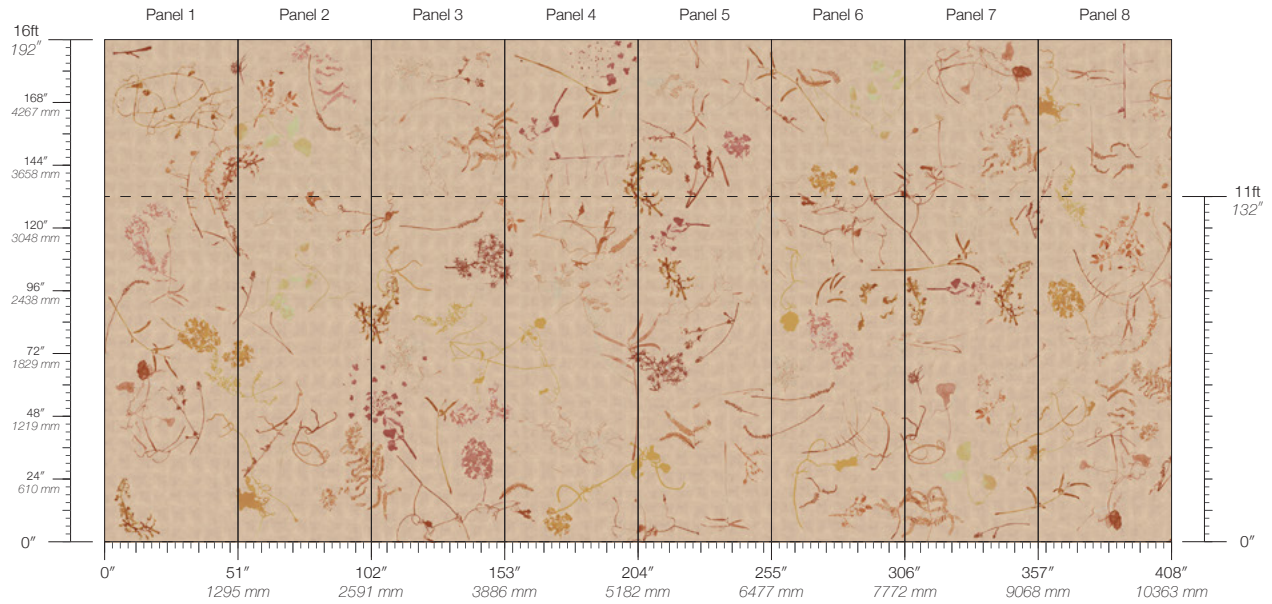

Eden Nectar

Suitable for residential and commercial projects

COLOR
Nectar

STOCK
Made to order

REPEAT
Non-repeating

CONTACT
sales@calicowallpaper.com
+1 718 243 1705
57 Lispenard Street
New York, NY 10013 USA

ITEM
3614

MINIMUM
1 panel

LEAD TIME
4 weeks to print

CONTENT
Type II Vinyl

MAINTENANCE
Water-based cleanser

ORIGIN
USA

DISCLAIMER
Panel maps represent mural artwork only. Reference the physical sample for color and texture.

PANEL WIDTH
51" / 1295 mm trimmed

FLAMMABILITY
ASTM E84 Adhered Class A

DETAILS
Custom options available

PANEL HEIGHT
132" / 3353 mm standard
192" / 4877 mm extended

ENVIRONMENTAL
Recycled Content, Phthalate Free

PRICE
Available upon request