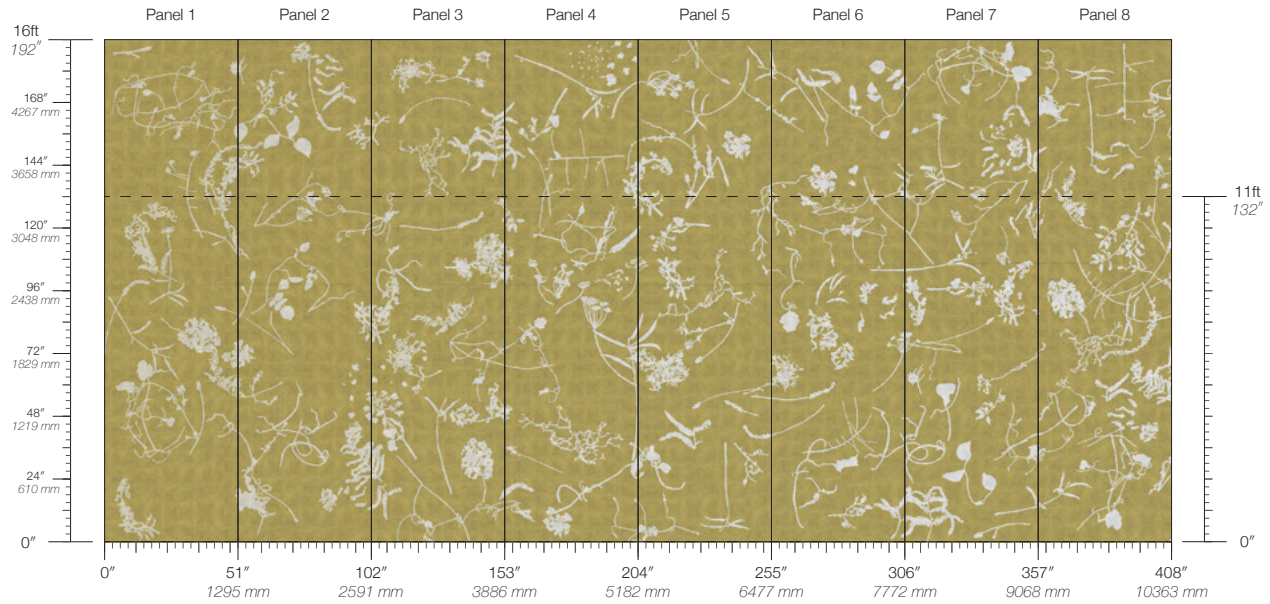

DISCLAIMER
Panel maps represent mural artwork only. Reference the physical sample for color and texture.

PANEL WIDTH
51" / 1295 mm trimmed

FLAMMABILITY
ASTM E84 Adhered Class A

DETAILS
Custom options available

PANEL HEIGHT
132" / 3353 mm standard
192" / 4877 mm extended

ENVIRONMENTAL
Recycled Content, Phthalate Free
Low VOC, HPD Available

PRICE
Available upon request

Eden Ginger

Suitable for residential and commercial projects