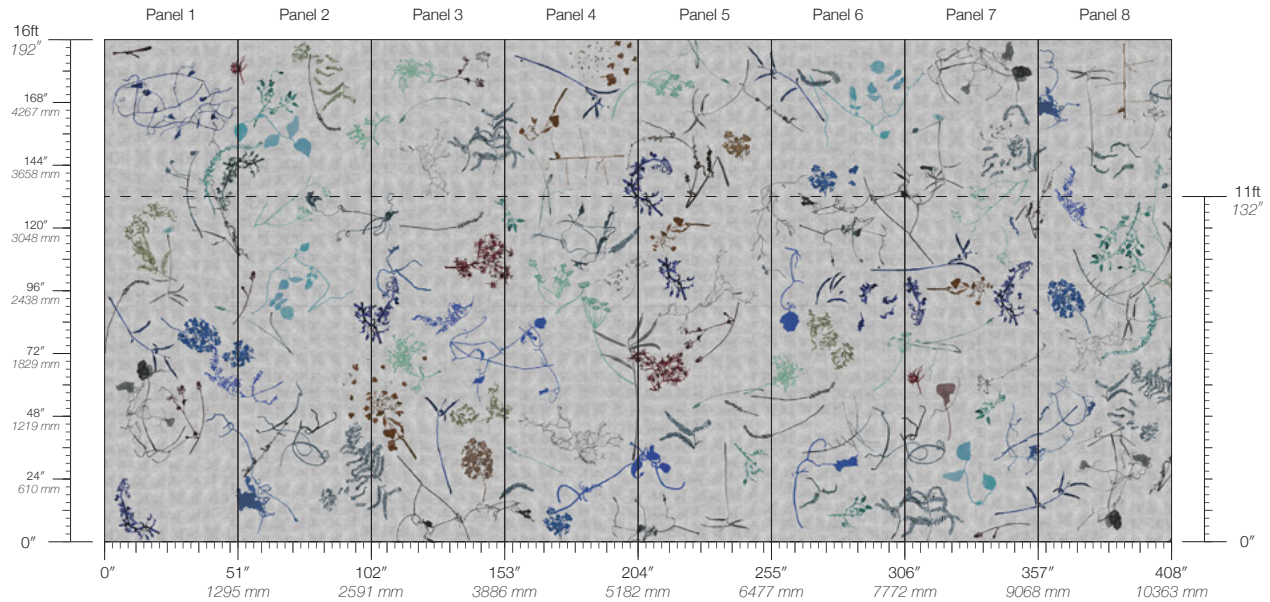

Eden Juniper

Suitable for residential and commercial projects

COLOR
Juniper

STOCK
Made to order

REPEAT
Non-repeating

CONTACT
sales@calicowallpaper.com
+1 718 243 1705
57 Lispenard Street
New York, NY 10013 USA

ITEM
3612

MINIMUM
1 panel

LEAD TIME
4 weeks to print

CONTENT
Type II Vinyl

MAINTENANCE
Water-based cleanser

ORIGIN
USA

DISCLAIMER
Panel maps represent mural artwork only. Reference the physical sample for color and texture.

PANEL WIDTH
51" / 1295 mm trimmed

FLAMMABILITY
ASTM E84 Adhered Class A

DETAILS
Custom options available

PANEL HEIGHT
132" / 3353 mm standard
192" / 4877 mm extended

ENVIRONMENTAL
Recycled Content, Phthalate Free
Low VOC, HPD Available

PRICE
Available upon request