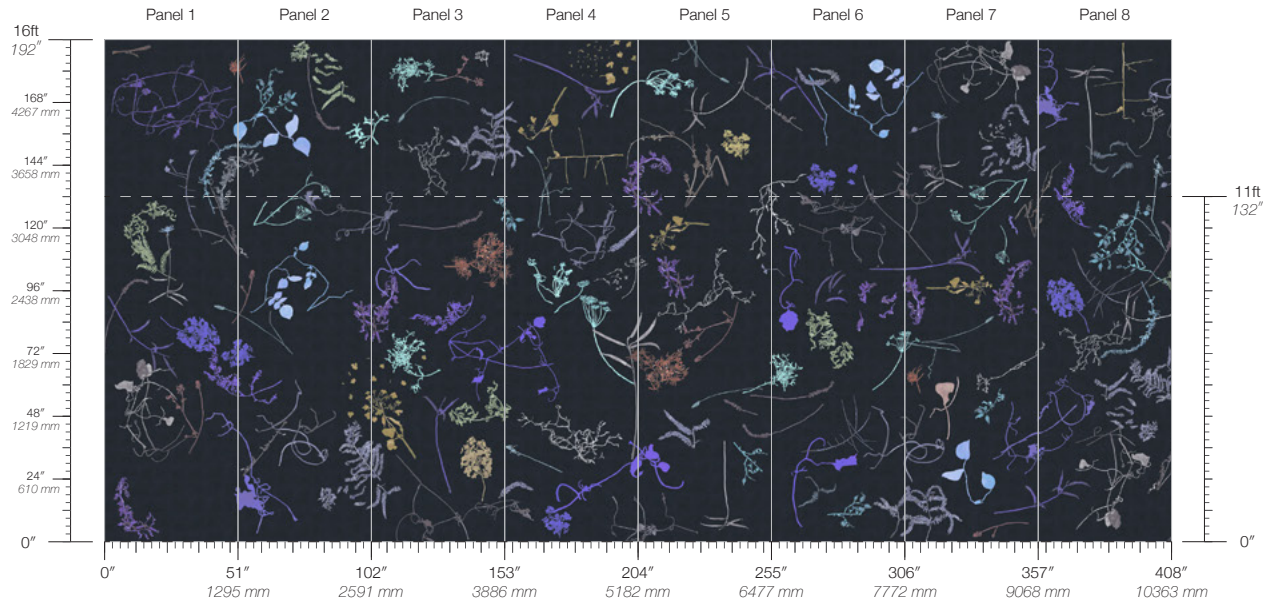

Eden Fig

Suitable for residential and commercial projects

COLOR
Fig

STOCK
Made to order

REPEAT
Non-repeating

CONTACT
sales@calicowallpaper.com
+1 718 243 1705
57 Lispenard Street
New York, NY 10013 USA

ITEM
3608

MINIMUM
1 panel

LEAD TIME
4 weeks to print

CONTENT
Type II Vinyl

MAINTENANCE
Water-based cleanser

ORIGIN
USA

DISCLAIMER
Panel maps represent mural artwork only. Reference the physical sample for color and texture.

PANEL WIDTH
51" / 1295 mm trimmed

FLAMMABILITY
ASTM E84 Adhered Class A

DETAILS
Custom options available

PANEL HEIGHT
132" / 3353 mm standard
192" / 4877 mm extended

ENVIRONMENTAL
Recycled Content, Phthalate Free
Low VOC, HPD Available

PRICE
Available upon request